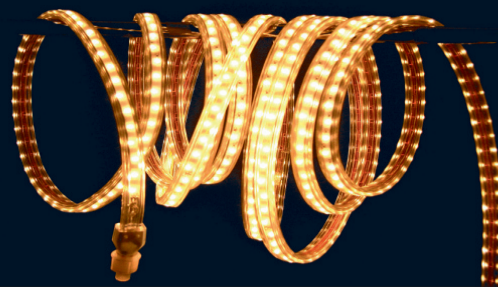

35,00 ASSOR.

4,70 AL MT